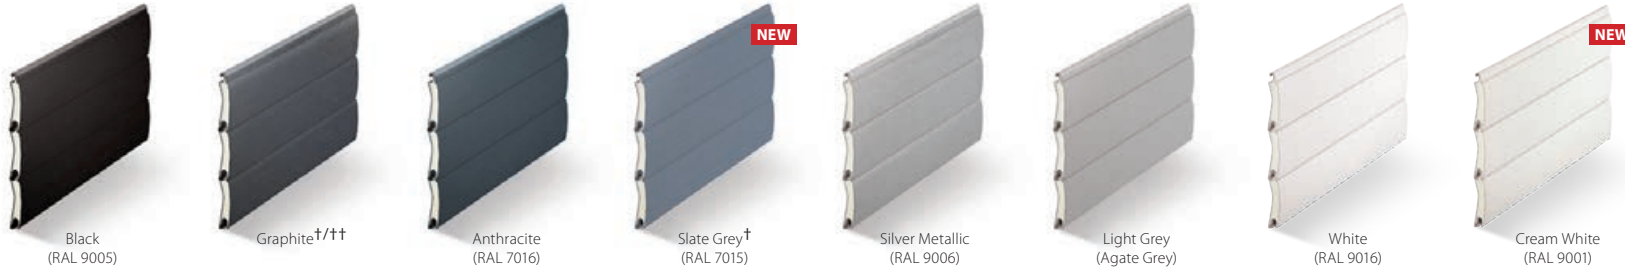

Colours.

This is where you can truly create your ideal garage door. Available in any RAL colour or BS colour, SeceuroGlide Roller garage Doors provide the opportunity to match your door to your windows, front door or even your car! Here are some of our most popular finishes.

Standard Colours