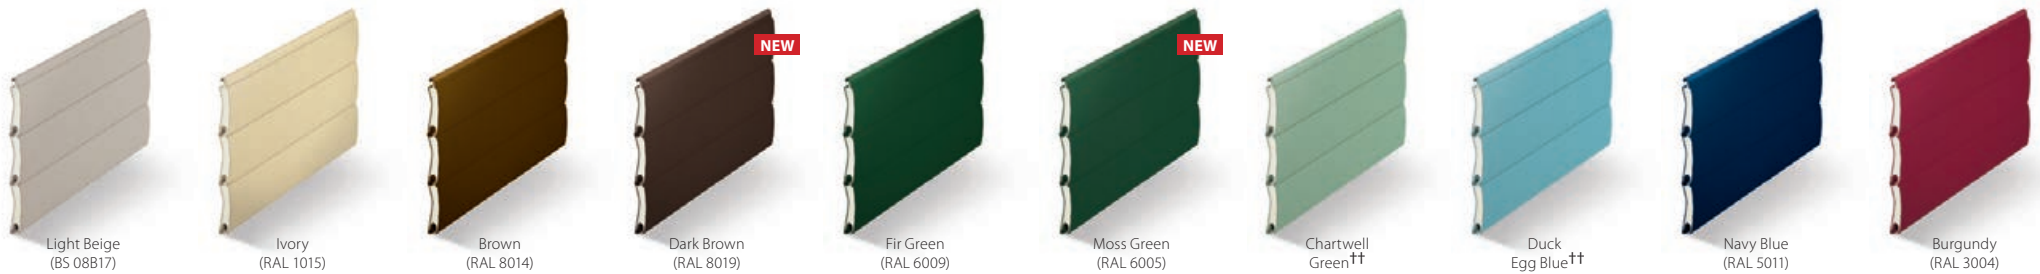

Colours.

This is where you can truly create your ideal garage door. Available in any RAL colour or BS colour, SeceuroGlide Roller garage Doors provide the opportunity to match your door to your windows, front door or even your car! Here are some of our most popular finishes.

Standard Colours