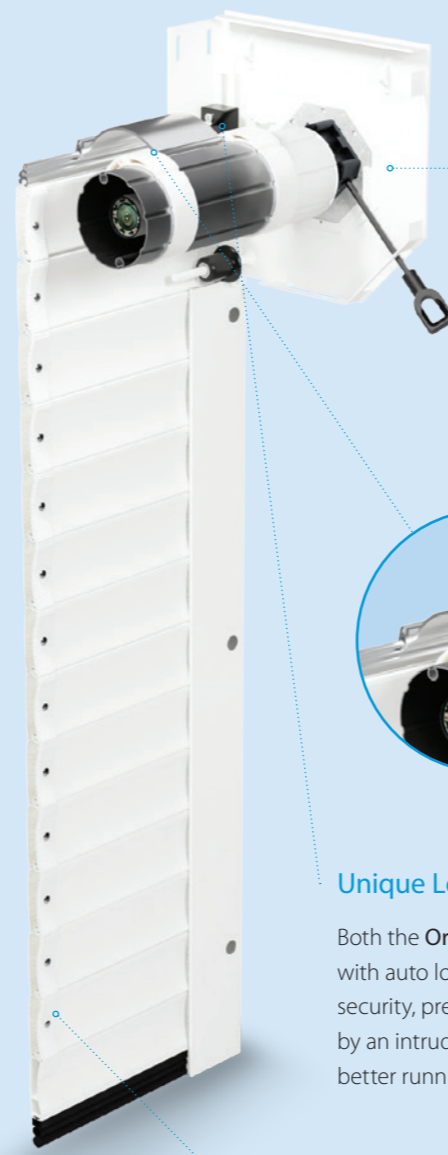

SeceuroGlide | Original
Secure, Insulated Garage Doors

SeceuroGlide | Excel
High Security, Insulated Garage Doors

Aluminium End Plate

Standard, aluminium cast end plate.

Standard Locking System

A 70mm axle alongside spring loaded plastic locking straps secure your standard SeceuroGlide LT.

Endlocks

Crimped and stapled endlocks used to secure the curtain in operation.

Steel End Plates

Galvanised steel end plates on the SeceuroGlide Original & Excel provide a sturdier design and increased security when compared with aluminium end plates.