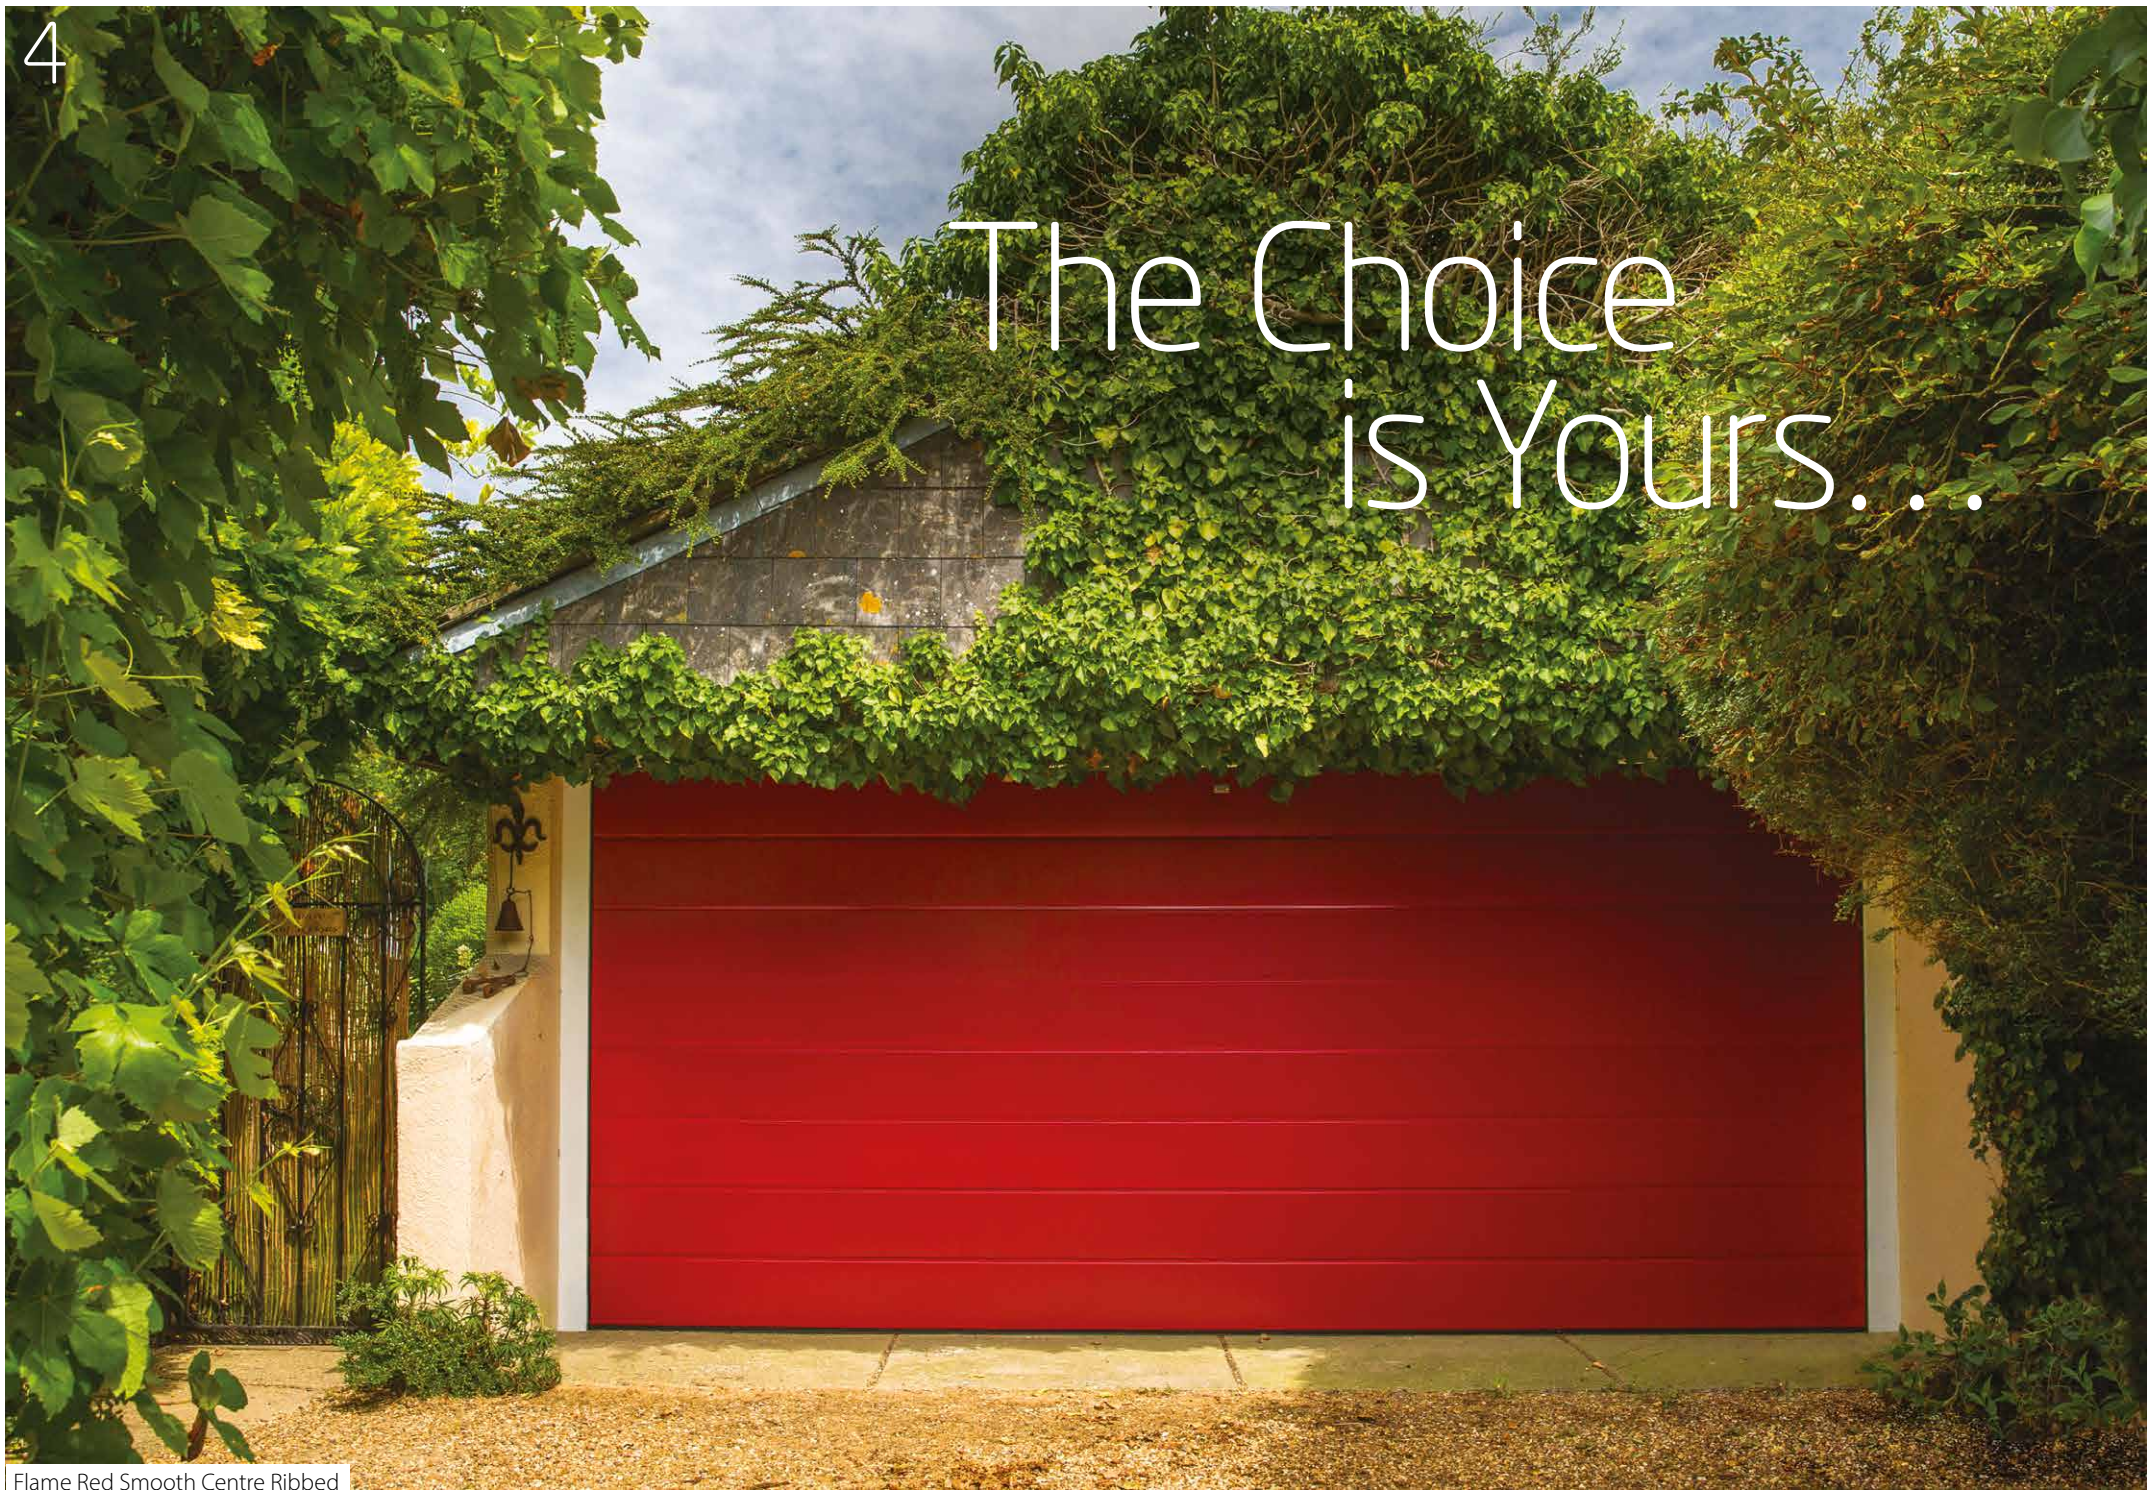

4

The Choice
is Yours...

Flame Red Smooth Centre Ribbed