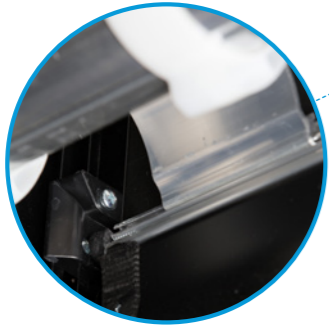

1 Patented Locking System

A unique patented locking system secures the door shut every time and means the door cannot be lifted open.

This applies to Classic and Excel doors.